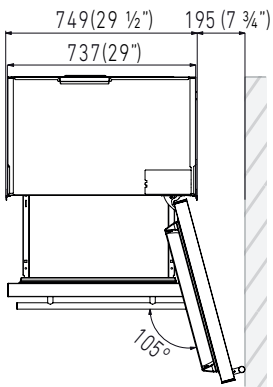

### DIMENSIONS & WEIGHT

Height of the product (closed weels) (mm)	2050
Adjustable feet height (mm)	25
Width of the product (mm)	749
Depth of Product without handle (mm)	635
Wall cavity height (mm)	2064
Wall cavity width (mm)	750
Wall cavity depth (mm)	650
Net Weight (kg)	179
Gross Weight (kg)	200

## PRODUCT SPECIFICATIONS AND DIMENSIONS

*Fhiaba*

**i** For installation specifications, please consult with Fhiaba. For optimum installation, we recommend using the actual product as the best guide.

**i** Based on the adjustment of the feet and the height of the panel from the floor, the customer defines the perforated plinth to be installed on the equipment.

### TECHNICAL DATA

Niche Width <b>A</b> (mm)	750
Unit Width <b>B</b> (mm)	737
Unit Width with lateral frames <b>C</b> (mm)	749