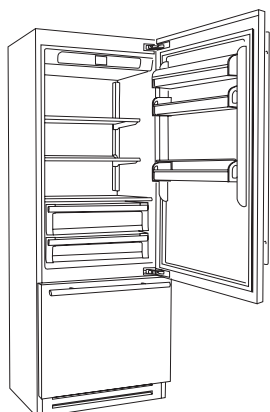

## GENERAL PROPERTIES

Reversible door	NO
Equilance	YES
SoftClosing Runner	YES
Low vibration	YES
Optiview (LED light spots)	YES
Shelves	3
Slide-out shelves	NO
Type of shelves	GLASS
Door Bins	3
Fridge drawers type	LOW TEMP
Fresco/LowTemp Drawers	2
Bottom drawers	1
Full Extension shelves 90° door opening	YES
Full Extension drawers 90° door opening	YES
Defrost Process	AUTOMATIC
Ice maker with water filter	YES
Door Open Alarms	YES
Humidity control	NO
Active carbon filter	NO
Air filter control	NO
Shopping Fridge	YES
Shopping Freezer	YES
Power Failure Function	YES

# BKS7490TST6I

75 cm, FRIDGE AND FREEZER, OT Model

BUILT-IN

BRILLIANCE® SERIE

## PRODUCT DETAIL

*Fhiaba*

1D | 1BD | 2M

**D** = door  
**BD** = drawer  
**M** = separate microclimates