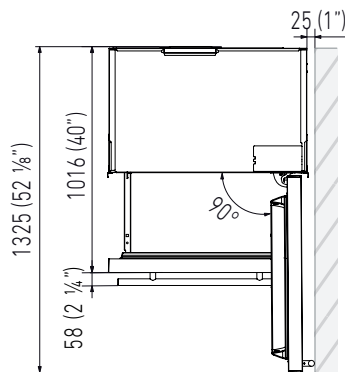

### DIMENSIONS & WEIGHT

Height of the product (closed weels) (mm)	2050
Adjustable feet height (mm)	25
Width of the product (mm)	749
Depth of Product without handle (mm)	635
Wall cavity height (mm)	2064
Wall cavity width (mm)	750
Wall cavity depth (mm)	650
Net Weight (kg)	179
Gross Weight (kg)	200

## PRODUCT SPECIFICATIONS AND DIMENSIONS

*Fhiaba*

**i** For installation specifications, please consult with Fhiaba. For optimum installation, we recommend using the actual product as the best guide.

**i** Based on the adjustment of the feet and the height of the panel from the floor, the customer defines the perforated plinth to be installed on the equipment.