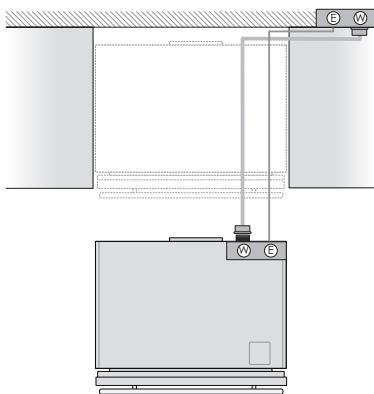

Electrical and Water connection