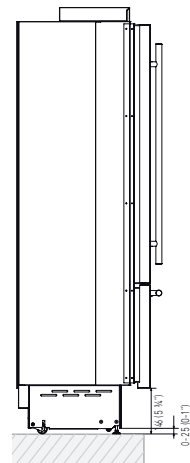

### DIMENSIONS & WEIGHT

Height of the product (closed weels) (mm)	2050
Adjustable feet height (mm)	25
Width of the product (mm)	749
Depth of Product without handle (mm)	635
Wall cavity height (mm)	2064
Wall cavity width (mm)	750
Wall cavity depth (mm)	650
Net Weight (kg)	179
Gross Weight (kg)	200

# BKS7490TST6I

75 cm, FRIDGE AND FREEZER, OT Model

BUILT-IN

BRILLIANCE® SERIE

## PRODUCT SPECIFICATIONS AND DIMENSIONS

*Fhiaba*

**i** For installation specifications, please consult with Fhiaba. For optimum installation, we recommend using the actual product as the best guide.

**i** Based on the adjustment of the feet and the height of the panel from the floor, the customer defines the perforated plinth to be installed on the equipment.

### TECHNICAL DATA

Niche Width <b>A</b> (mm)	750
Unit Width <b>B</b> (mm)	737
Unit Width with lateral frames <b>C</b> (mm)	749