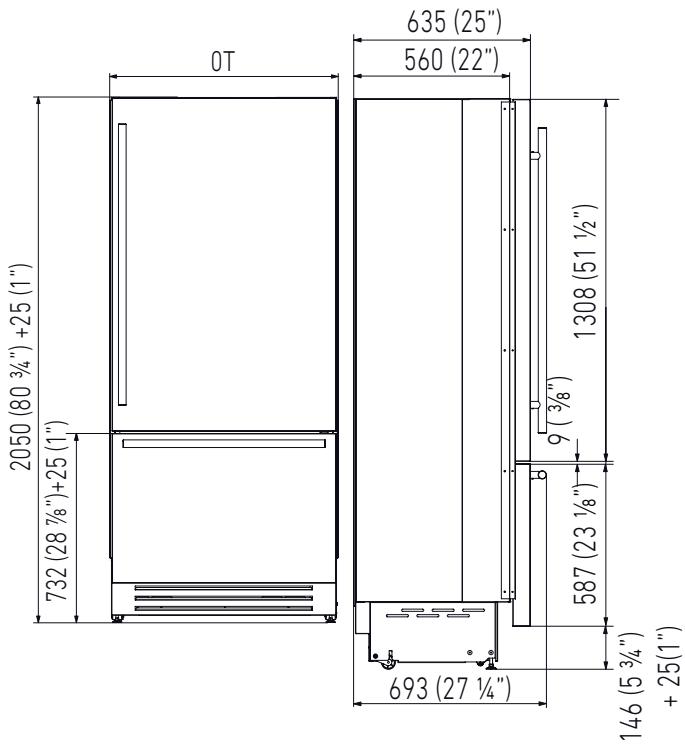

### DIMENSIONS & WEIGHT

Height of the product (closed weels) (mm)	2050
Adjustable feet height (mm)	25
Width of the product (mm)	749
Depth of Product without handle (mm)	635
Wall cavity height (mm)	2064
Wall cavity width (mm)	750
Wall cavity depth (mm)	650
Net Weight (kg)	179
Gross Weight (kg)	200

## PRODUCT SPECIFICATIONS AND DIMENSIONS

*Fhiaba*

**i** For installation specifications, please consult with Fhiaba. For optimum installation, we recommend using the actual product as the best guide.

**i** Based on the adjustment of the feet and the height of the panel from the floor, the customer defines the perforated plinth to be installed on the equipment.

### TECHNICAL DATA

Niche Width <b>A</b> (mm)	750
Unit Width <b>B</b> (mm)	737
Unit Width with lateral frames <b>C</b> (mm)	749