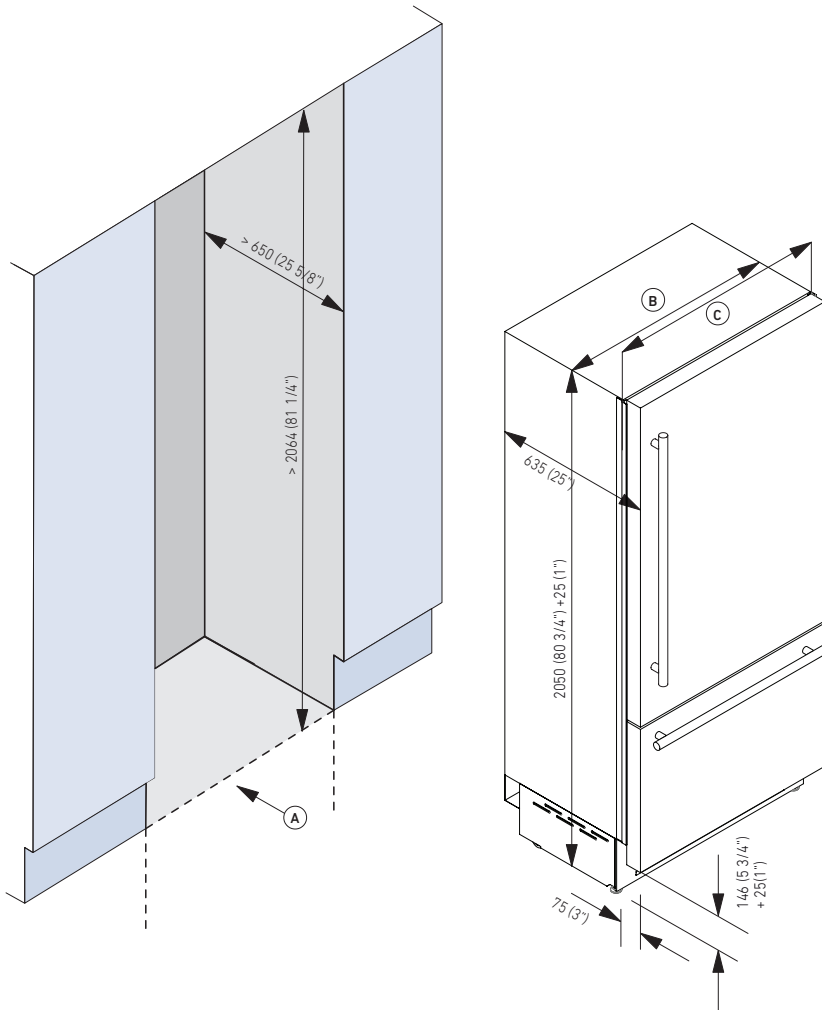

## PRODUCT SPECIFICATIONS AND DIMENSIONS

*Fhiaba*

**i** For installation specifications, please consult with Fhiaba. For optimum installation, we recommend using the actual product as the best guide.

**i** Based on the adjustment of the feet and the height of the panel from the floor, the customer defines the perforated plinth to be installed on the equipment.

# BKS8990TST6

90 cm, FRIDGE AND FREEZER, OT Model

BUILT-IN

BRILLIANCE® SERIE

## NICHE SPECIFICATIONS AND DIMENSIONS

*Fhiaba*

TECHNICAL DATA	
Niche Width <b>A</b> (mm)	900
Unit Width <b>B</b> (mm)	887
Unit Width with lateral frames <b>C</b> (mm)	899