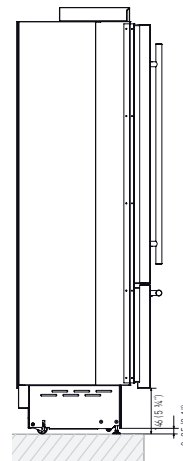

### DIMENSIONS & WEIGHT

Height of the product (closed weels) (mm)	2050
Adjustable feet height (mm)	25
Width of the product (mm)	899
Depth of Product without handle (mm)	635
Wall cavity height (mm)	2064
Wall cavity width (mm)	900
Wall cavity depth (mm)	650
Net Weight (kg)	199
Gross Weight (kg)	220

# BKS8990TST6

90 cm, FRIDGE AND FREEZER, OT Model

BUILT-IN

BRILLIANCE® SERIE

## PRODUCT SPECIFICATIONS AND DIMENSIONS

*Fhiaba*

**i** For installation specifications, please consult with Fhiaba. For optimum installation, we recommend using the actual product as the best guide.

**i** Based on the adjustment of the feet and the height of the panel from the floor, the customer defines the perforated plinth to be installed on the equipment.

## NICHE SPECIFICATIONS AND DIMENSIONS

*Fhiaba*

TECHNICAL DATA	
Niche Width <b>A</b> (mm)	900
Unit Width <b>B</b> (mm)	887
Unit Width with lateral frames <b>C</b> (mm)	899