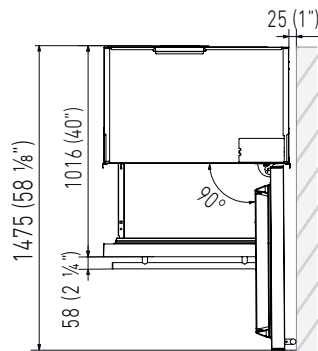

### DIMENSIONS & WEIGHT

Height of the product (closed weels) (mm)	2050
Adjustable feet height (mm)	25
Width of the product (mm)	899
Depth of Product without handle (mm)	635
Wall cavity height (mm)	2064
Wall cavity width (mm)	900
Wall cavity depth (mm)	650
Net Weight (kg)	199
Gross Weight (kg)	220

## PRODUCT SPECIFICATIONS AND DIMENSIONS

*Fhiaba*

**i** For installation specifications, please consult with Fhiaba. For optimum installation, we recommend using the actual product as the best guide.

**i** Based on the adjustment of the feet and the height of the panel from the floor, the customer defines the perforated plinth to be installed on the equipment.

## NICHE SPECIFICATIONS AND DIMENSIONS

*Fhiaba*

TECHNICAL DATA	
Niche Width <b>A</b> (mm)	900
Unit Width <b>B</b> (mm)	887
Unit Width with lateral frames <b>C</b> (mm)	899