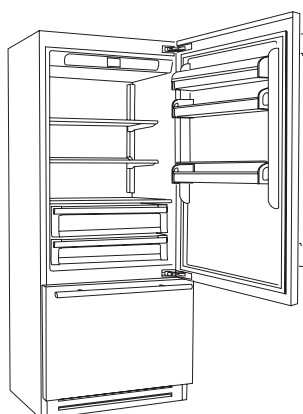

## GENERAL PROPERTIES

Reversible door	NO
Equilance	YES
SoftClosing Runner	YES
Low vibration	YES
Optiview (LED light spots)	YES
Shelves	3
Slide-out shelves	NO
Type of shelves	GLASS
Door Bins	3
Fridge drawers type	LOW TEMP
Fresco/LowTemp Drawers	2
Bottom drawers	1
Full Extension shelves 90° door opening	YES
Full Extension drawers 90° door opening	YES
Defrost Process	AUTOMATIC
Ice maker with water filter	NO
Door Open Alarms	YES
Humidity control	NO
Active carbon filter	NO
Air filter control	NO
Shopping Fridge	YES
Shopping Freezer	YES
Power Failure Function	YES

# BKS8990TST6

90 cm, FRIDGE AND FREEZER, OT Model

BUILT-IN

BRILLIANCE® SERIE

## PRODUCT DETAIL

*Fhiaba*

1D | 1BD | 2M

**D** = door  
**BD** = drawer  
**M** = separate microclimates