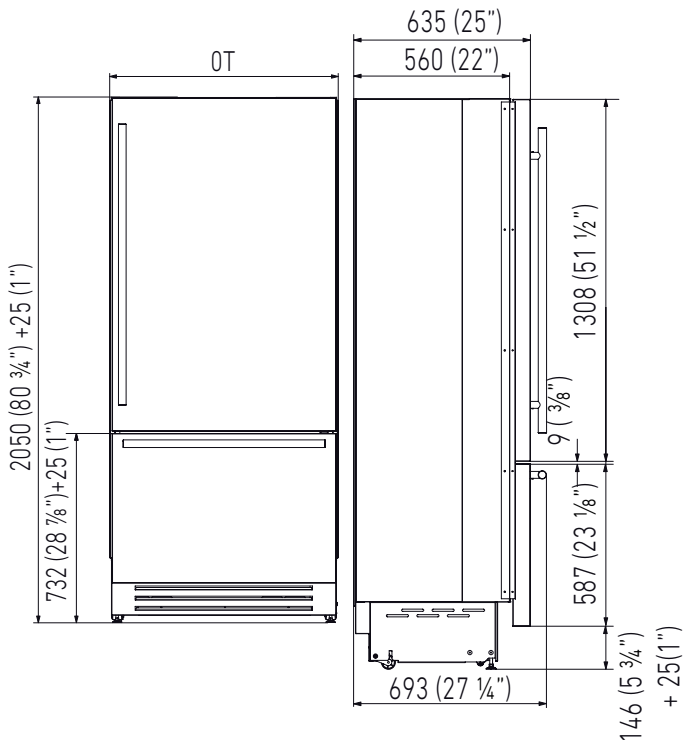

### DIMENSIONS & WEIGHT

Height of the product (closed weels) (mm)	2050
Adjustable feet height (mm)	25
Width of the product (mm)	899
Depth of Product without handle (mm)	635
Wall cavity height (mm)	2064
Wall cavity width (mm)	900
Wall cavity depth (mm)	650
Net Weight (kg)	199
Gross Weight (kg)	220

## PRODUCT SPECIFICATIONS AND DIMENSIONS

*Fhiaba*

**i** For installation specifications, please consult with Fhiaba. For optimum installation, we recommend using the actual product as the best guide.

**i** Based on the adjustment of the feet and the height of the panel from the floor, the customer defines the perforated plinth to be installed on the equipment.

## NICHE SPECIFICATIONS AND DIMENSIONS

*Fhiaba*

TECHNICAL DATA	
Niche Width <b>A</b> (mm)	900
Unit Width <b>B</b> (mm)	887
Unit Width with lateral frames <b>C</b> (mm)	899