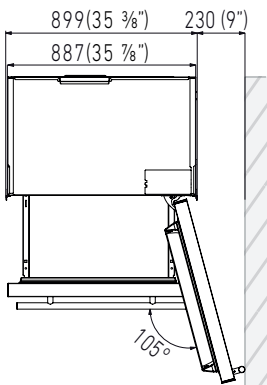

### DIMENSIONS & WEIGHT

Height of the product (closed weels) (mm)	2050
Adjustable feet height (mm)	25
Width of the product (mm)	899
Depth of Product without handle (mm)	635
Wall cavity height (mm)	2064
Wall cavity width (mm)	900
Wall cavity depth (mm)	650
Net Weight (kg)	199
Gross Weight (kg)	220

## PRODUCT SPECIFICATIONS AND DIMENSIONS

*Fhiaba*

**i** For installation specifications, please consult with Fhiaba. For optimum installation, we recommend using the actual product as the best guide.

**i** Based on the adjustment of the feet and the height of the panel from the floor, the customer defines the perforated plinth to be installed on the equipment.

## NICHE SPECIFICATIONS AND DIMENSIONS

*Fhiaba*

TECHNICAL DATA	
Niche Width <b>A</b> (mm)	900
Unit Width <b>B</b> (mm)	887
Unit Width with lateral frames <b>C</b> (mm)	899