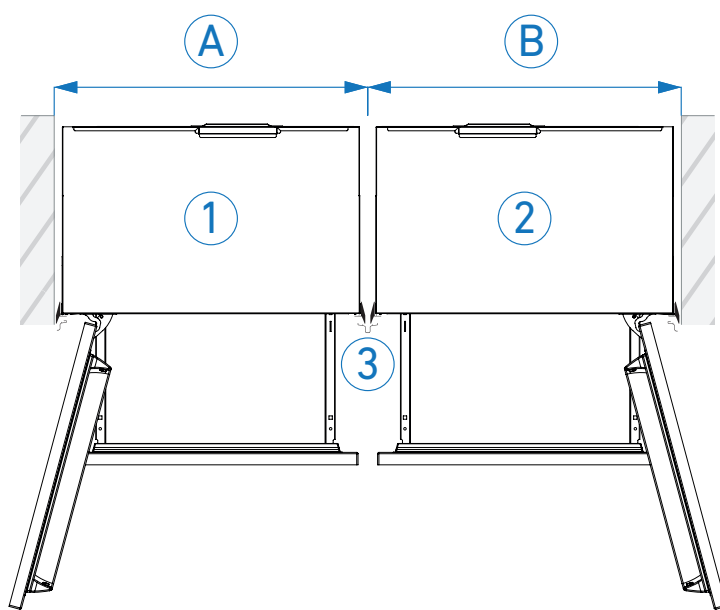

BKS8990TST6

90 cm, FRIDGE AND FREEZER, 0T Model

BUILT-IN

BRILLIANCE® SERIE

INSTALLATION INFORMATION

Fhiaba

Side by side installation

- 1 - Device 1
- 2 - Device 2
- 3 - Joining kit
- A - Niche device 1
- B - Niche device 2

ACCESSORIES

- Joining kit
- Stainless steel portal for freestanding
- Extra length anti-tipping kit
- Anticondensation kit
- Cleaning kit
- FLD - Fhiaba Link Device
- Front ventilation kit
- Painting
- 90° Door stop

For installation specifications, please consult with Fhiaba.
For optimum installation, we recommend using the actual product as the best guide.

www.fhiaba.com