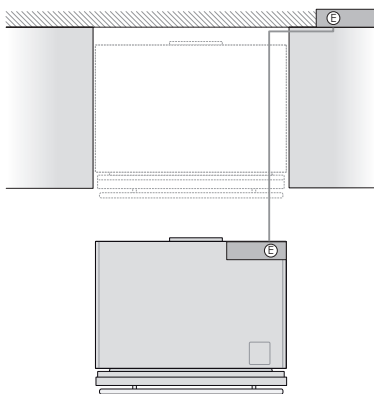

Electrical and Water connection